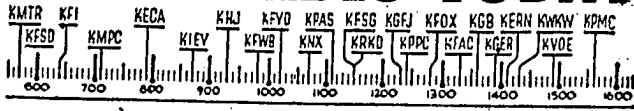

YOUR RADIO TODAY

[The information contained in this schedule is furnished by the stations broadcasting the program.]

Time	Station	Program
7 A.M.	KGER	News
	KHJ	Top Morn. News
	KPAS	KMPC-Music
7:15 A.M.	KHJ	Variety
	KNX	Songs, 7:20
	KFVD	Stuart Hamblen
7:30 A.M.	KNX	Dick Joy
	KPAS	Jimmy Wakely
	KMPC	Pickups
7:45 A.M.	KFAC	Music
	KHJ, KFWD	News
	KGFJ	Name Tune
8 A.M.	KMPC, KMTR, KFOX	News
	KNX, KRKD	Music
	KPAS	News
8:15 A.M.	KGFJ	Pastor C. M. Sweasey
	KFI	Tunes
	KMPC	Markets, Sports
8:30 A.M.	KGFJ	Music
	KMPC	Unity Word
	KFWD	Help Wanted
8:45 A.M.	KFOX	Curtis Springer
	KMTR	Bible Treasury
	KGFJ	Music
9 A.M.	KFVD	Music
	KRKD	Sagebrush Seren.
	KMTR	News, Music
9:15 A.M.	KFVD	Medical
	KMTR	Curtis Springer
	KPAS	Music
9:30 A.M.	KNX	Romance Helen Trent
	KGFJ	Bright Horizons
	KECA	Breakfast
9:45 A.M.	KRKD	News, "Oh, Oh."
	KMPC	News
	KFWD	Music
10 A.M.	KRKD	Turf Bulletins
	KECA	Easy Listening
	KMPC	Baukhase Talking
10:15 A.M.	KFAC	Music
	KGFJ	Medical
	KFOX	Variety
10:30 A.M.	KGFJ	Music
	KFWD	Dave Ormont
	KMPC	Changing World
10:45 A.M.	KECA	Listen to This
	KPAS	Vocal
	KMTR	Blue Echoes
11 A.M.	KFAC	Music
	KGFJ	Medical
	KFOX	Variety
11:15 A.M.	KFAC	Music
	KHJ	Church Hymns
	KRKD	Curtis Springer
11:30 A.M.	KMPC	Music
	KHJ	Varieties
	KGER	Rev. Hauff
11:45 A.M.	KFAC	Music
	KHJ	Church Hymns
	KRKD	Curtis Springer
12:15 P.M.	KFI	Ma Perkins
	KHJ	Talk
	KGER	Dept. Agriculture
12:30 P.M.	KFI	Young Family
	KPAS	Curtis Springer
	KGFJ	Music
12:45 P.M.	KFWD	Al Jarvis
	KPAS	Serenade
	KFVD	Talk
1 P.M.	KGFJ	News
	KMTR	KFVD-News
	KHJ	Music
1:15 P.M.	KFWD	Al Jarvis
	KNX	News, Organ
	KMTR	Curtis Springer
1:30 P.M.	KGFJ	Calif. Engineers
	KPAS	Aircraft Reporter
	KGER	Music
1:45 P.M.	KFOX	Music
	KFWD	News
	KPAS	Women's Clubs
2 P.M.	KGFJ	News
	KHJ	Newsreel
	KFVD	Music Box
2:15 P.M.	KFI	Portia Blaks
	KGFJ	Civic
	KMPC	Songs
2:30 P.M.	KMPC, KNX, KFWD	News
	KPAS	News, Music
	KFOX	Varieties
2:45 P.M.	KFWD	Music
	KFOX	Music
	KRKD	So. Sea Serenade
3 P.M.	KHJ	News Comment
	KNX	Your Home, Welfare
	KECA	News
3:15 P.M.	KFOX	Music
	KNX	Music Questions
	KGER	Music
3:30 P.M.	KGER	Concert
	KFI	Vic. Sade
	KFWD	Music
3:45 P.M.	KHJ	Bill Hay
	KFI	Snow Village
	KECA	Roundup
4 P.M.	KHJ	Pulton Lewis
	KRKD	Toast to Town
	KGFJ	Home Hour
4:15 P.M.	KGFJ	Music
	KRKD	Movieland Quiz
	KGER	Geo. Strange
4:30 P.M.	KFOX	Music
	KMTR	Marching Music
	KFAC	Swing Shift
4:45 P.M.	KNX	Mr. Keene
	KECA	Music
	KFWD	Dreamland
4:55 P.M.	KFAC	Music
	KHJ	Church Hymns
	KRKD	Curtis Springer
5 P.M.	KPAS	Uncle Charlie
	KMTR	News, Music
	KECA	Dick Tracy
5:15 P.M.	KFAC	Music
	KHJ	Church Hymns
	KRKD	Curtis Springer
5:30 P.M.	KFAC	Music
	KHJ	Church Hymns
	KRKD	Curtis Springer
5:45 P.M.	KFAC	Music
	KHJ	Church Hymns
	KRKD	Curtis Springer
6 P.M.	KHJ	Top Morn. News
	KPAS	KMPC-Music
	KRKD	Early Riser
6:15 P.M.	KHJ	Top Morn. News
	KPAS	KMPC-Music
	KRKD	Early Riser
6:30 P.M.	KHJ	Top Morn. News
	KPAS	KMPC-Music
	KRKD	Early Riser
6:45 P.M.	KHJ	Top Morn. News
	KPAS	KMPC-Music
	KRKD	Early Riser
7 P.M.	KHJ	Top Morn. News
	KPAS	KMPC-Music
	KRKD	Early Riser
7:15 P.M.	KHJ	Top Morn. News
	KPAS	KMPC-Music
	KRKD	Early Riser
7:30 P.M.	KHJ	Top Morn. News
	KPAS	KMPC-Music
	KRKD	Early Riser
7:45 P.M.	KHJ	Top Morn. News
	KPAS	KMPC-Music
	KRKD	Early Riser
8 P.M.	KHJ	Top Morn. News
	KPAS	KMPC-Music
	KRKD	Early Riser
8:15 P.M.	KHJ	Top Morn. News
	KPAS	KMPC-Music
	KRKD	Early Riser
8:30 P.M.	KHJ	Top Morn. News
	KPAS	KMPC-Music
	KRKD	Early Riser
8:45 P.M.	KHJ	Top Morn. News
	KPAS	KMPC-Music
	KRKD	Early Riser
9 P.M.	KHJ	Top Morn. News
	KPAS	KMPC-Music
	KRKD	Early Riser
9:15 P.M.	KHJ	Top Morn. News
	KPAS	KMPC-Music
	KRKD	Early Riser
9:30 P.M.	KHJ	Top Morn. News
	KPAS	KMPC-Music
	KRKD	Early Riser
9:45 P.M.	KHJ	Top Morn. News
	KPAS	KMPC-Music
	KRKD	Early Riser
10 P.M.	KHJ	Top Morn. News
	KPAS	KMPC-Music
	KRKD	Early Riser
10:15 P.M.	KHJ	Top Morn. News
	KPAS	KMPC-Music
	KRKD	Early Riser
10:30 P.M.	KHJ	Top Morn. News
	KPAS	KMPC-Music
	KRKD	Early Riser
10:45 P.M.	KHJ	Top Morn. News
	KPAS	KMPC-Music
	KRKD	Early Riser
11 P.M.	KHJ	Top Morn. News
	KPAS	KMPC-Music
	KRKD	Early Riser
11:15 P.M.	KHJ	Top Morn. News
	KPAS	KMPC-Music
	KRKD	Early Riser
11:30 P.M.	KHJ	Top Morn. News
	KPAS	KMPC-Music
	KRKD	Early Riser
11:45 P.M.	KHJ	Top Morn. News
	KPAS	KMPC-Music
	KRKD	Early Riser
12 MIDNIGHT	KHJ	Top Morn. News
	KPAS	KMPC-Music
	KRKD	Early Riser